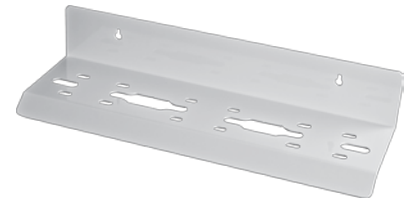

Filter Housing Brackets

Small Housing Brackets

Single Bracket
L Shape

W-FHAC-BRSS-0000

Double Bracket
S Shape

W-FHAC-BDMW-RPRO

Triple Bracket
S Shape

W-FHAC-BTMW-FM50

Triple Bracket
U Shape

W-FHAC-BTMW-FM60

Medium Housing Brackets

Single Bracket
L Shape

W-FHAC-BRSM-0000

Double Bracket
S Shape

W-ACLS-AM20-2N00

Triple Bracket
U Shape

W-ACLS-AM20-3U00

Large Housing Brackets

Single Bracket
L Shape

Aluminum: W-FHAC-BRSL-0000
Black Steel: W-SPFH-BRBB-450B
White Steel: W-SPFH-BRBB-450W

Double Bracket
S Shape

W-FHAC-BRD4-5P0W

Triple Bracket
S Shape

W-FHAC-BRMW-3045

SS 1000 Brackets

Double Bracket
S Shape

W-FHAC-BRD0-0000

Mounting Screws

Small Brackets	W-ACCS-FHMS-1010
Medium Brackets	W-ACCS-FHMS-1434
Large Brackets	W-ACCS-FHMS-5165
SS 1000 Bracket	W-ACCS-FHMS-1012