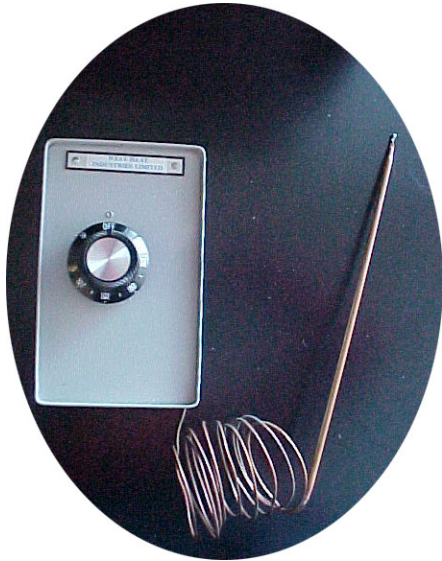

CAPILLARY TUBE THERMOSTATS

FEATURES:

- 240 vac or less, 25 amp
- DPST & TPST are available
- 7 feet capillary
- Differential +/- 5% of scale range

Opens on Temperature Rise:

Cat No.	Temperature Range		Bulb Dimensions		Contacts	Bulb & Capillary Material
	°C	°F	Diameter	Length		
G4-14667	-16, +40	0 – 100	3/8	6"	DPST	Copper
G4-14302	10 – 120	50 – 250	3/8	3 ¼	DPST	Copper
G4-14304	70 – 280	160 – 540	3/8	3 ½	DPST	Nickel Plated
G4-14292	10 – 120	50 – 250	3/16	10 3/16	DPST	Copper
G4-14293	70 – 280	160 – 540	3/16	10 7/8	DPST	Copper
G4-14294	160 – 370	320 – 700	3/16	7 3/8	DPST	Stainless Steel
G4A-633	10-120	50-250	3/16	10 3/16	TPST	Copper
G4A-634	70-280	160-540	3/16	10 7/8	TPST	Copper
G4A-635	160-370	320-700	3/16	7 3/8	TPST	Stainless steel

Closes on Temperature Rise:

G2A-72416	10-120	50-250	3/8	3 ¼"	DPST	Nickel Plated
-----------	--------	--------	-----	------	------	---------------

HEAVY-DUTY LINE VOLTAGE THERMOSTATS

These room thermostats are especially designed for controlling heating equipment operating on line voltage with heavy electrical loads. They are suitable for operation of unit heaters, boilers, furnaces, electric heaters, etc., or any similar application requiring a heavy-duty room thermostat.

- Open on rise
- Range: 40° - 80°F (5° - 25°C)
- Differential: Fixed
- Thermometer
- Tamperproof case with locking screw and special key
- Adjustable stop for maximum setting

H-TSDR-0196-1200-0000

VENTILATION THERMOSTATS

The sensing element provides accurate control for cool only systems. Snap action dust proof contact assures closer temperature control and longer life.

- Differential – 3 Degrees F (Heating or Cooling)
- Temperature Range: 40 Degrees F to 110 Degrees F
- Dimensions: 5 ½" H x 2 1/8" W x 2 1/8" D