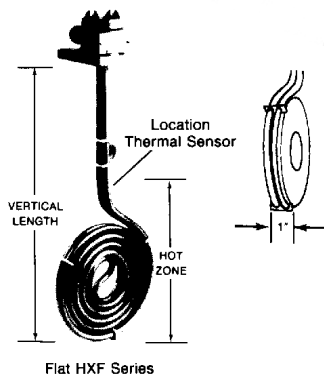

OVER-THE-SIDE IMMERSION HEATERS

SINGLE ELEMENT SPIRAL GROUND TEFロン HEATERS					
WATTS	VOLTS	HOT ZONE	VERT. LENGTH	MODEL NUMBER	SHIP WGT.
500	120	5	11	HX.5111	6
	240			HX.5211	
1000	120	7	11	HX1111	7
	240			HX1211	
2000	120	12	17	HX2117	8
	240			HX2217	
	480			HX2417	
3000	240	16	23	HX3223	13
	480			HX3423	
4000	240	20	29	HX4229	15
	480			HX4429	
5000	240	25	35	HX5235	18
	480			HX5435	
6000	240	29	40	HX6240	21
	480			HX6440	

*Single phase only. Longer lengths available. Consult Sales Dealer

FLAT TEFロン OVER THE SIDE HEATERS						
WATTS	VOLTS	HOT ZONE	LENGTH	DIA.	MODEL NUMBER	SHIP WGT.
500	120	6	14	5	HXF.5105-14	6
	240				HXF.5205-14	
1000	120	7	14	6	HXF1106-14	7
	240				HXF1206-14	
2000	120	9	17	8	HXF2108-17	8
	240				HXF2208-17	
	480				HXF2408-17	
3000	240	10	23	9	HXF3209-23	13
	480				HXF3409-23	
4000	240	12	29	11	HXF4211-29	15
	480				HXF4411-29	
5000	240	13	35	12	HXF5212-35	18
	480				HXF5412-35	
6000	240	14	40	13	HXF6213-40	22
	480				HXF6413-40	

*Single phase only. Longer lengths available. Consult Sales Dealer
Double tier space saver 1" thick (with guard 1-1/2." Thick).

3 ELEMENT L-SHAPED TEFロン HEATERS						
WATTS	VOLTS	WIDTH	HOT ZONE	VERT. LENGTH	MODEL NUMBER	SHIP WGT.
3000	240	7	13	18	3HXOL3207-13-R18	20
	480				3HXOL3407-13-R18	
6000	240	10	19	18	3HXOL6210-19-R18	22
	480				3HXOL6410-19-R18	
9000	240	10	23	18	3HXOL9210-23-R18	36
	480				3HXOL9410-23-R18	
12000	240	10	30	18	3HXOL12210-30-R18	42
	480				3HXOL12410-30-R18	
15000	240	10	36	18	3HXOL15210-36-R18	48
	480				3HXOL15410-36-R18	
18000	240	10	42	18	3HXOL18210-42-R18	54
	480				3HXOL18410-42-R18	