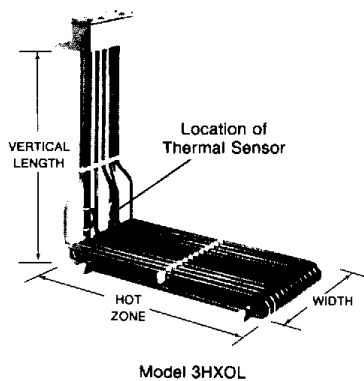

OVER-THE-SIDE IMMERSION HEATERS

SINGLE ELEMENT SPIRAL GROUND TEFロン HEATERS					
WATTS	VOLTS	HOT ZONE	VERT. LENGTH	MODEL NUMBER	SHIP WGT.
500	120	5	11	HX.5111	6
	240			HX.5211	
1000	120	7	11	HX1111	7
	240			HX1211	
2000	120	12	17	HX2117	8
	240			HX2217	
	480			HX2417	
3000	240	16	23	HX3223	13
	480			HX3423	
4000	240	20	29	HX4229	15
	480			HX4429	
5000	240	25	35	HX5235	18
	480			HX5435	
6000	240	29	40	HX6240	21
	480			HX6440	

*Single phase only. Longer lengths available. Consult Sales Dealer

FLAT TEFロン OVER THE SIDE HEATERS						
WATTS	VOLTS	HOT ZONE	LENGTH	DIA.	MODEL NUMBER	SHIP WGT.
500	120	6	14	5	HXF.5105-14	6
	240				HXF.5205-14	
1000	120	7	14	6	HXF1106-14	7
	240				HXF1206-14	
2000	120	9	17	8	HXF2108-17	8
	240				HXF2208-17	
	480				HXF2408-17	
3000	240	10	23	9	HXF3209-23	13
	480				HXF3409-23	
4000	240	12	29	11	HXF4211-29	15
	480				HXF4411-29	
5000	240	13	35	12	HXF5212-35	18
	480				HXF5412-35	
6000	240	14	40	13	HXF6213-40	22
	480				HXF6413-40	

*Single phase only. Longer lengths available. Consult Sales Dealer
Double tier space saver 1" thick (with guard 1-1/2." Thick).

3 ELEMENT L-SHAPED TEFロン HEATERS						
WATTS	VOLTS	WIDTH	HOT ZONE	VERT. LENGTH	MODEL NUMBER	SHIP WGT.
3000	240	7	13	18	3HXOL3207-13-R18	20
	480				3HXOL3407-13-R18	
6000	240	10	19	18	3HXOL6210-19-R18	22
	480				3HXOL6410-19-R18	
9000	240	10	23	18	3HXOL9210-23-R18	36
	480				3HXOL9410-23-R18	
12000	240	10	30	18	3HXOL12210-30-R18	42
	480				3HXOL12410-30-R18	
15000	240	10	36	18	3HXOL15210-36-R18	48
	480				3HXOL15410-36-R18	
18000	240	10	42	18	3HXOL18210-42-R18	54
	480				3HXOL18410-42-R18	