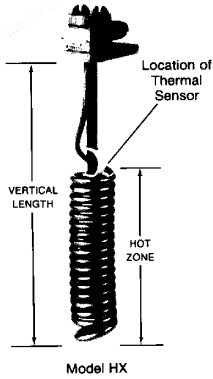

OVER-THE-SIDE IMMERSION HEATERS

SINGLE ELEMENT SPIRAL GROUND TEFロン HEATERS					
WATTS	VOLTS	HOT ZONE	VERT. LENGTH	MODEL NUMBER	SHIP WGT.
500	120	5	11	HX.5111	6
	240			HX.5211	
1000	120	7	11	HX1111	7
	240			HX1211	
2000	120	12	17	HX2117	8
	240			HX2217	
	480			HX2417	
3000	240	16	23	HX3223	13
	480			HX3423	
4000	240	20	29	HX4229	15
	480			HX4429	
5000	240	25	35	HX5235	18
	480			HX5435	
6000	240	29	40	HX6240	21
	480			HX6440	

*Single phase only. Longer lengths available. Consult Sales Dealer

FLAT TEFロン OVER THE SIDE HEATERS						
WATTS	VOLTS	HOT ZONE	LENGTH	DIA.	MODEL NUMBER	SHIP WGT.
500	120	6	14	5	HXF.5105-14	6
	240				HXF.5205-14	
1000	120	7	14	6	HXF1106-14	7
	240				HXF1206-14	
2000	120	9	17	8	HXF2108-17	8
	240				HXF2208-17	
	480				HXF2408-17	
3000	240	10	23	9	HXF3209-23	13
	480				HXF3409-23	
4000	240	12	29	11	HXF4211-29	15
	480				HXF4411-29	
5000	240	13	35	12	HXF5212-35	18
	480				HXF5412-35	
6000	240	14	40	13	HXF6213-40	22
	480				HXF6413-40	

*Single phase only. Longer lengths available. Consult Sales Dealer
Double tier space saver 1" thick (with guard 1-1/2." Thick).

3 ELEMENT L-SHAPED TEFロン HEATERS						
WATTS	VOLTS	WIDTH	HOT ZONE	VERT. LENGTH	MODEL NUMBER	SHIP WGT.
3000	240	7	13	18	3HXOL3207-13-R18	20
	480				3HXOL3407-13-R18	
6000	240	10	19	18	3HXOL6210-19-R18	22
	480				3HXOL6410-19-R18	
9000	240	10	23	18	3HXOL9210-23-R18	36
	480				3HXOL9410-23-R18	
12000	240	10	30	18	3HXOL12210-30-R18	42
	480				3HXOL12410-30-R18	
15000	240	10	36	18	3HXOL15210-36-R18	48
	480				3HXOL15410-36-R18	
18000	240	10	42	18	3HXOL18210-42-R18	54
	480				3HXOL18410-42-R18	